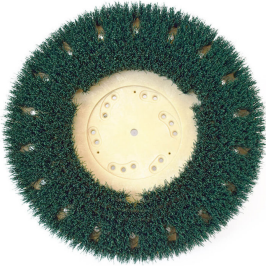

>

Model Number: 813015

Malish 813015, Mal-Grit Scrub 15inch Rotary Grit Scrubbing Brushes, Green, Plastic Block, Orbital Machine, GTIN 6-15129-83015-7

Manufacturer: Malish

Malish 813015, Mal-Grit Scrub 15inch Rotary Grit Scrubbing Brushes, Green, Plastic Block, Orbital Machine, GTIN 6-15129-83015-7

Description

Floor Types: Concrete, Vinyl/Ceramic/Quarry Tiles, Linoleum, Raised Disc Rubber Tile, Non-Slip Epoxy Finish

Ideal for: General Scrubbing

Bristles: Silicone carbide-impregnated nylon

Pad Replacement: Green™ Rotary Grit Brushes

This grit brush is ideal for daily scrubbing and maintenance. While the smaller diameter bristles offer flexibility, the larger grit size offers exceptional scrubbing. Features

- Outlasts traditional floor pads up to 200 to 1
- 54% average product cost savings vs traditional floor pads
- Saves an average of 10 hours of labor (due to flipping, changing, and washing of traditional floor pads)
- Reaches deep into grout lines, highs and lows of floors
- Agitates chemicals helping to break up and remove built-up dirt and debris
- Easy Color-Coded Solution – Simply match the color grit brush to the pad it replaces