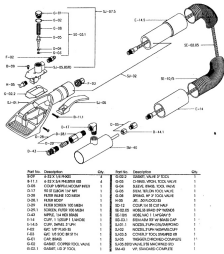

>

Model Number: SG-03.1
KleenRite SG-03.1, Stem Asm Tef W/ Brass Cap, Repair Piece for 20025
Manufacturer: KleenRite
KleenRite SG-03.1, Stem Asm Tef W/ Brass Cap, Repair Piece for 20025

*** Built to order, expect over 30 days to receive ***