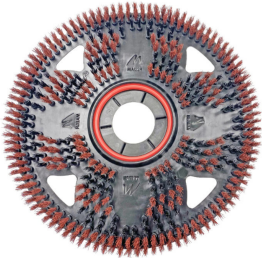

>

Model Number: 583417CL

Malish 583417CL, Red Flex Scrub 17inch, CenterLok 3, Bristled Floor Pads, 18/500, Orbital Floor Machine, GTIN 6-15129-58427-2

Manufacturer: Malish

Malish 583417CL, Red Flex Scrub 17inch, CenterLok 3, Bristled Floor Pads, 18/500, Orbital Floor Machine, GTIN 6-15129-58427-2

Description

Floor Types: Concrete, Terrazzo, Vinyl/Ceramic/Quarry Tiles, Linoleum, Marble, Raised Disc Rubber Tile, Non-Slip Epoxy Finish

Ideal for everyday use to maintain floor cleanliness.

Flex Scrub®;, the ultimate bristled floor pad that attaches as quickly and easily as a traditional floor cleaning pad yet provides a much deeper level of cleaning. Flex Scrub®; reaches deep into grout lines and textures where regular floor pads can't. Our Red Flex Scrub®; is ideal for everyday use to maintain floor cleanliness.

Our patent-pending Flex Coupler™;, quick-change universal adaptor, allows for easy installation to any pad driver.

Features

- Fits most traditional 175-350 rpm machines: single-disc, auto scrubber, ride on, orbital
- Experience powerful performance
- Achieve a deeper clean unlike any other scrubbing floor pad
- Reduce labor and productivity cost by outlasting traditional floor pads up to 50 to 1
- Install easily to any pad driver
- Product cost savings up to 66% (1 Flex Scrub®; at \$169 vs. 50 Pads at \$500)