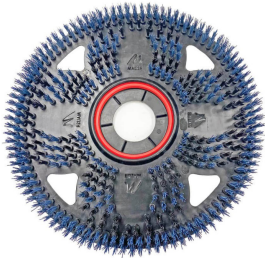

>

Model Number: 586517

Malish 586517, Blue Flex Scrub 17inch, Bristled Floor Pads, 35/180, Orbital Floor Machine, GTIN 6-15129-58517-0

Manufacturer: Malish

Malish 586517, Blue Flex Scrub 17inch, Bristled Floor Pads, 35/180, Orbital Floor Machine, GTIN 6-15129-58517-0

Description

Floor Types: Concrete, Vinyl/Ceramic/Quarry Tiles, Linoleum

Ideal for light scrubbing and removal of light dirt, scuff marks and residue.

Flex Scrub®,, the ultimate bristled floor pad that attaches as quickly and easily as a traditional floor cleaning pad yet provides a much deeper level of cleaning. Flex Scrub®; reaches deep into grout lines and textures where regular floor pads can't. Our Blue Flex Scrub®; is perfect for light scrubbing and removal of light dirt, scuff marks and residue.

Our patent-pending Flex Coupler™,, quick-change universal adaptor, allows for easy installation to any pad driver.

Features

- Fits most traditional 175-350 rpm machines: single-disc, auto scrubber, ride on, orbital
- Experience powerful performance
- Achieve a deeper clean unlike any other scrubbing floor pad
- Reduce labor and productivity cost by outlasting traditional floor pads up to 50 to 1
- Install easily to any pad driver