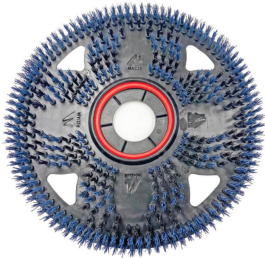

>

Model Number: 586513CL

Malish 586513CL, Blue Flex Scrub 13inch, CenterLok 3, Bristled Floor Pads, 35/180, Orbital Floor Machine, GTIN 6-15129-58523-1

Manufacturer: Malish

Malish 586513CL, Blue Flex Scrub 13inch, CenterLok 3, Bristled Floor Pads, 35/180, Orbital Floor Machine, GTIN 6-15129-58523-1

Description

Floor Types: Concrete, Vinyl/Ceramic/Quarry Tiles, Linoleum

Ideal for light scrubbing and removal of light dirt, scuff marks and residue.

Flex Scrub[®], the ultimate bristled floor pad that attaches as quickly and easily as a traditional floor cleaning pad yet provides a much deeper level of cleaning. Flex Scrub[®] reaches deep into grout lines and textures where regular floor pads can't. Our Blue Flex Scrub[®] is perfect for light scrubbing and removal of light dirt, scuff marks and residue.

Our patent-pending Flex Coupler[™], quick-change universal adaptor, allows for easy installation to any pad driver.

Features

- Fits most traditional 175-350 rpm machines: single-disc, auto scrubber, ride on, orbital
- Experience powerful performance
- Achieve a deeper clean unlike any other scrubbing floor pad
- Reduce labor and productivity cost by outlasting traditional floor pads up to 50 to 1
- Install easily to any pad driver