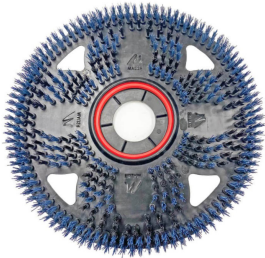

>

Model Number: 586514CL

Malish 586514CL, Blue Flex Scrub 14inch, CenterLok 3, Bristled Floor Pads, 35/180, Orbital Floor Machine

Manufacturer: Malish

Malish 586514CL, Blue Flex Scrub 14inch, CenterLok 3, Bristled Floor Pads, 35/180, Orbital Floor Machine

Description

Floor Types: Concrete, Vinyl/Ceramic/Quarry Tiles, Linoleum

Ideal for light scrubbing and removal of light dirt, scuff marks and residue.

Flex Scrub[®], the ultimate bristled floor pad that attaches as quickly and easily as a traditional floor cleaning pad yet provides a much deeper level of cleaning. Flex Scrub[®] reaches deep into grout lines and textures where regular floor pads can't. Our Blue Flex Scrub[®] is perfect for light scrubbing and removal of light dirt, scuff marks and residue.

Our patent-pending Flex Coupler[™], quick-change universal adaptor, allows for easy installation to any pad driver.

Features

- Fits most traditional 175-350 rpm machines: single-disc, auto scrubber, ride on, orbital
- Experience powerful performance
- Achieve a deeper clean unlike any other scrubbing floor pad
- Reduce labor and productivity cost by outlasting traditional floor pads up to 50 to 1
- Install easily to any pad driver