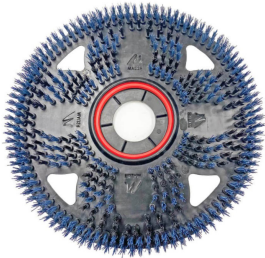

>

Model Number: 586516CL

Malish 586516CL, Blue Flex Scrub 16inch, CenterLok 3, Bristled Floor Pads, 35/180, Orbital Floor Machine, GTIN 6-15129-58526-2

Manufacturer: Malish

Malish 586516CL, Blue Flex Scrub 16inch, CenterLok 3, Bristled Floor Pads, 35/180, Orbital Floor Machine, GTIN 6-15129-58526-2

Description

Floor Types: Concrete, Vinyl/Ceramic/Quarry Tiles, Linoleum

Ideal for light scrubbing and removal of light dirt, scuff marks and residue.

Flex Scrub®;, the ultimate bristled floor pad that attaches as quickly and easily as a traditional floor cleaning pad yet provides a much deeper level of cleaning. Flex Scrub®; reaches deep into grout lines and textures where regular floor pads can't. Our Blue Flex Scrub®; is perfect for light scrubbing and removal of light dirt, scuff marks and residue.

Our patent-pending Flex Coupler™;, quick-change universal adaptor, allows for easy installation to any pad driver.

Features

- Fits most traditional 175-350 rpm machines: single-disc, auto scrubber, ride on, orbital
- Experience powerful performance
- Achieve a deeper clean unlike any other scrubbing floor pad
- Reduce labor and productivity cost by outlasting traditional floor pads up to 50 to 1
- Install easily to any pad driver