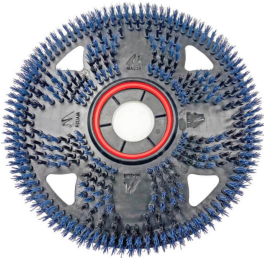

>

Model Number: 586517CL

Malish 586517CL, Blue Flex Scrub 17inch, CenterLok 3, Bristled Floor Pads, 35/180, Orbital Floor Machine, GTIN 6-15129-58527-9

Manufacturer: Malish

Malish 586517CL, Blue Flex Scrub 17inch, CenterLok 3, Bristled Floor Pads, 35/180, Orbital Floor Machine, GTIN 6-15129-58527-9

Description

Floor Types: Concrete, Vinyl/Ceramic/Quarry Tiles, Linoleum

Ideal for light scrubbing and removal of light dirt, scuff marks and residue.

Flex Scrub<sup>®</sup>, the ultimate bristled floor pad that attaches as quickly and easily as a traditional floor cleaning pad yet provides a much deeper level of cleaning. Flex Scrub<sup>®</sup> reaches deep into grout lines and textures where regular floor pads can't. Our Blue Flex Scrub<sup>®</sup> is perfect for light scrubbing and removal of light dirt, scuff marks and residue.

Our patent-pending Flex Coupler<sup>™</sup>, quick-change universal adaptor, allows for easy installation to any pad driver.

Features

- Fits most traditional 175-350 rpm machines: single-disc, auto scrubber, ride on, orbital
- Experience powerful performance
- Achieve a deeper clean unlike any other scrubbing floor pad
- Reduce labor and productivity cost by outlasting traditional floor pads up to 50 to 1
- Install easily to any pad driver