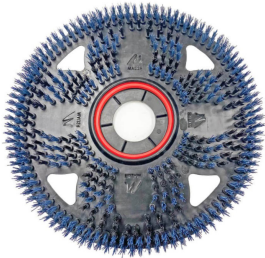

>

Model Number: 586518CL

Malish 586518CL, Blue Flex Scrub 18inch, CenterLok 3, Bristled Floor Pads, 35/180, Orbital Floor Machine

Manufacturer: Malish

Malish 586518CL, Blue Flex Scrub 18inch, CenterLok 3, Bristled Floor Pads, 35/180, Orbital Floor Machine

Description

Floor Types: Concrete, Vinyl/Ceramic/Quarry Tiles, Linoleum

Ideal for light scrubbing and removal of light dirt, scuff marks and residue.

Flex Scrub®,, the ultimate bristled floor pad that attaches as quickly and easily as a traditional floor cleaning pad yet provides a much deeper level of cleaning. Flex Scrub®; reaches deep into grout lines and textures where regular floor pads can't. Our Blue Flex Scrub®; is perfect for light scrubbing and removal of light dirt, scuff marks and residue.

Our patent-pending Flex Coupler™,, quick-change universal adaptor, allows for easy installation to any pad driver.

Features

- Fits most traditional 175-350 rpm machines: single-disc, auto scrubber, ride on, orbital
- Experience powerful performance
- Achieve a deeper clean unlike any other scrubbing floor pad
- Reduce labor and productivity cost by outlasting traditional floor pads up to 50 to 1
- Install easily to any pad driver