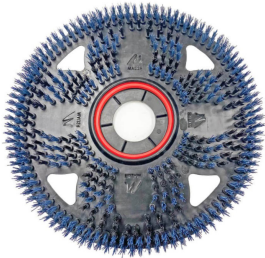

>

Model Number: 586519CL

Malish 586519CL, Blue Flex Scrub 19inch, CenterLok 3, Bristled Floor Pads, 35/180, Orbital Floor Machine, GTIN 6-15129-58529-3

Manufacturer: Malish

Malish 586519CL, Blue Flex Scrub 19inch, CenterLok 3, Bristled Floor Pads, 35/180, Orbital Floor Machine, GTIN 6-15129-58529-3

Description

Floor Types: Concrete, Vinyl/Ceramic/Quarry Tiles, Linoleum

Ideal for light scrubbing and removal of light dirt, scuff marks and residue.

Flex Scrub®;, the ultimate bristled floor pad that attaches as quickly and easily as a traditional floor cleaning pad yet provides a much deeper level of cleaning. Flex Scrub®; reaches deep into grout lines and textures where regular floor pads can't. Our Blue Flex Scrub®; is perfect for light scrubbing and removal of light dirt, scuff marks and residue.

Our patent-pending Flex Coupler™;, quick-change universal adaptor, allows for easy installation to any pad driver.

Features

- Fits most traditional 175-350 rpm machines: single-disc, auto scrubber, ride on, orbital
- Experience powerful performance
- Achieve a deeper clean unlike any other scrubbing floor pad
- Reduce labor and productivity cost by outlasting traditional floor pads up to 50 to 1
- Install easily to any pad driver