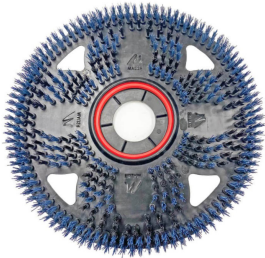

>

Model Number: 586520CL

Malish 586520CL, Blue Flex Scrub 20inch, CenterLok 3, Bristled Floor Pads, 35/180, Orbital Floor Machine, GTIN 6-15129-58530-9

Manufacturer: Malish

Malish 586520CL, Blue Flex Scrub 20inch, CenterLok 3, Bristled Floor Pads, 35/180, Orbital Floor Machine, GTIN 6-15129-58530-9

Description

Floor Types: Concrete, Vinyl/Ceramic/Quarry Tiles, Linoleum

Ideal for light scrubbing and removal of light dirt, scuff marks and residue.

Flex Scrub[®], the ultimate bristled floor pad that attaches as quickly and easily as a traditional floor cleaning pad yet provides a much deeper level of cleaning. Flex Scrub[®] reaches deep into grout lines and textures where regular floor pads can't. Our Blue Flex Scrub[®] is perfect for light scrubbing and removal of light dirt, scuff marks and residue.

Our patent-pending Flex Coupler[™], quick-change universal adaptor, allows for easy installation to any pad driver.

Features

- Fits most traditional 175-350 rpm machines: single-disc, auto scrubber, ride on, orbital
- Experience powerful performance
- Achieve a deeper clean unlike any other scrubbing floor pad
- Reduce labor and productivity cost by outlasting traditional floor pads up to 50 to 1
- Install easily to any pad driver