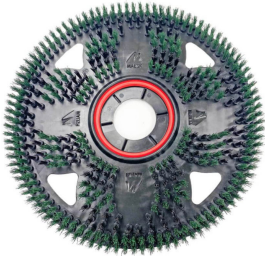

>

Model Number: 583013

Malish 583013, Green Flex Scrub 13inch, Bristled Floor Pads, 22/120, Orbital Floor Machine, GTIN 6-15129-58213-1

Manufacturer: Malish

Malish 583013, Green Flex Scrub 13inch, Bristled Floor Pads, 22/120, Orbital Floor Machine, GTIN 6-15129-58213-1

Description

Floor Types: Concrete, Vinyl/Ceramic/Quarry Tiles, Linoleum, Raised Disc Rubber Tile, Non-Slip Epoxy Finish

Ideal for heavy scrubbing and removal of dried on residue, saturated grout lines and layers of built up dirt.

Flex Scrub®; the ultimate bristled floor pad that attaches as quickly and easily as a traditional floor cleaning pad yet provides a much deeper level of cleaning. Flex Scrub®; reaches deep into grout lines and textures where regular floor pads can't. Our Green Flex Scrub®; is great for heavy scrubbing and removal of dried on residue, saturated grout lines and layers of built-up dirt.

Our patent-pending Flex Coupler™; quick-change universal adaptor, allows for easy installation to any pad driver.

Features

- Fits most traditional 175-350 rpm machines: single-disc, auto scrubber, ride on, orbital
- Experience powerful performance
- Achieve a deeper clean unlike any other scrubbing floor pad
- Reduce labor and productivity cost by outlasting traditional floor pads up to 50 to 1
- Install easily to any pad driver