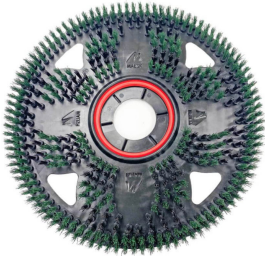

>

Model Number: 583017

Malish 583017, Green Flex Scrub 17inch, Bristled Floor Pads, 22/120, Orbital Floor Machine, GTIN 6-15129-58217-9

Manufacturer: Malish

Malish 583017, Green Flex Scrub 17inch, Bristled Floor Pads, 22/120, Orbital Floor Machine, GTIN 6-15129-58217-9

Description

Floor Types: Concrete, Vinyl/Ceramic/Quarry Tiles, Linoleum, Raised Disc Rubber Tile, Non-Slip Epoxy Finish

Ideal for heavy scrubbing and removal of dried on residue, saturated grout lines and layers of built up dirt.

Flex Scrub®; the ultimate bristled floor pad that attaches as quickly and easily as a traditional floor cleaning pad yet provides a much deeper level of cleaning. Flex Scrub®; reaches deep into grout lines and textures where regular floor pads can't. Our Green Flex Scrub®; is great for heavy scrubbing and removal of dried on residue, saturated grout lines and layers of built-up dirt.

Our patent-pending Flex Coupler™; quick-change universal adaptor, allows for easy installation to any pad driver.

Features

- Fits most traditional 175-350 rpm machines: single-disc, auto scrubber, ride on, orbital
- Experience powerful performance
- Achieve a deeper clean unlike any other scrubbing floor pad
- Reduce labor and productivity cost by outlasting traditional floor pads up to 50 to 1
- Install easily to any pad driver