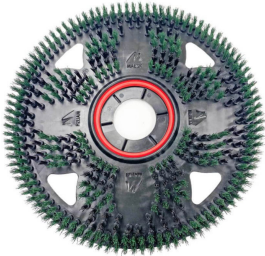

>

Model Number: 583017CL

Malish 583017CL, Green Flex Scrub 17inch, CenterLok 3, Bristled Floor Pads, 22/120, Orbital Floor Machine, GTIN 6-15129-58227-8

Manufacturer: Malish

Malish 583017CL, Green Flex Scrub 17inch, CenterLok 3, Bristled Floor Pads, 22/120, Orbital Floor Machine, GTIN 6-15129-58227-8

Description

Floor Types: Concrete, Vinyl/Ceramic/Quarry Tiles, Linoleum, Raised Disc Rubber Tile, Non-Slip Epoxy Finish

Ideal for heavy scrubbing and removal of dried on residue, saturated grout lines and layers of built up dirt.

Flex Scrub®; the ultimate bristled floor pad that attaches as quickly and easily as a traditional floor cleaning pad yet provides a much deeper level of cleaning. Flex Scrub®; reaches deep into grout lines and textures where regular floor pads can't. Our Green Flex Scrub®; is great for heavy scrubbing and removal of dried on residue, saturated grout lines and layers of built-up dirt.

Our patent-pending Flex Coupler™; quick-change universal adaptor, allows for easy installation to any pad driver.

Features

- Fits most traditional 175-350 rpm machines: single-disc, auto scrubber, ride on, orbital
- Experience powerful performance
- Achieve a deeper clean unlike any other scrubbing floor pad
- Reduce labor and productivity cost by outlasting traditional floor pads up to 50 to 1
- Install easily to any pad driver