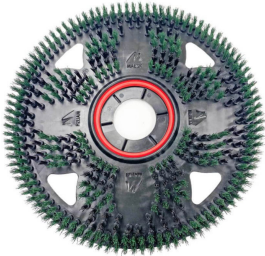

>

Model Number: 583018CL

Malish 583018CL, Green Flex Scrub 18inch, CenterLok 3, Bristled Floor Pads, 22/120, Orbital Floor Machine, GTIN 6-15129-58228-5

Manufacturer: Malish

Malish 583018CL, Green Flex Scrub 18inch, CenterLok 3, Bristled Floor Pads, 22/120, Orbital Floor Machine, GTIN 6-15129-58228-5

Description

Floor Types: Concrete, Vinyl/Ceramic/Quarry Tiles, Linoleum, Raised Disc Rubber Tile, Non-Slip Epoxy Finish

Ideal for heavy scrubbing and removal of dried on residue, saturated grout lines and layers of built up dirt.

Flex Scrub®; the ultimate bristled floor pad that attaches as quickly and easily as a traditional floor cleaning pad yet provides a much deeper level of cleaning. Flex Scrub®; reaches deep into grout lines and textures where regular floor pads can't. Our Green Flex Scrub®; is great for heavy scrubbing and removal of dried on residue, saturated grout lines and layers of built-up dirt.

Our patent-pending Flex Coupler™; quick-change universal adaptor, allows for easy installation to any pad driver.

Features

- Fits most traditional 175-350 rpm machines: single-disc, auto scrubber, ride on, orbital
- Experience powerful performance
- Achieve a deeper clean unlike any other scrubbing floor pad
- Reduce labor and productivity cost by outlasting traditional floor pads up to 50 to 1
- Install easily to any pad driver