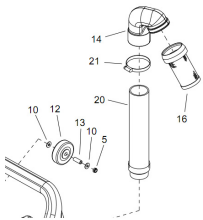

>

Model Number: 8.631-304.0

Karcher 8.631-304.0 Ninja Warrior 2 inch Flat Shutoff Screen for Waste Tank Windsor Dominator

Manufacturer: Karcher Pressure Washing

Replacement waste tank screen to fit the Century 400 Ninja Warrior Series carpet cleaning machines and the Windsor Dominator and many others.

Item #16 in the above photo.

Also marketed under part

8.631-304.0

86313040

28548

CE-86313040-EA

SCRN, FLOAT, SHTOFF, 2"

<https://www.jondon.com/ea-float-shut-off-warrior.html> \$29.76