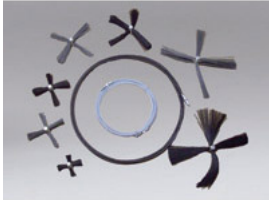

>

Model Number: 862047

Nikro 862047, Deluxe Rotary Brush Package Ultra Flex 15, Foot Plus Stiff Solid Core 20 ft, w/Button Lock Brushes

Manufacturer: Nikro

Deluxe Rotary Brush Package w/Button Lock Brushes

#### Product Description

New snap on design - No need for tools

Can be run in forward or reverse without the possibility of spinning off a brush

Button locking stainless steel design for durability and lasting performance

Here's everything you need for residential and light commercial brushing.

Two different cables and all the brush heads you need to clean efficiently.

Includes:

1 - 15' Ultra Flex Rotary Cable,

1 - 20' Solid Core Stiff Rotary Cable,

1 - 20 ft Replacement Core,

4", 8", 12" and 18" Nylon Brushes and

8", 12" and 18" Silica Carbide Brush.

Powered by your drill with clutch or one of our clutch driven drills or drive unit.

Optional:

Ironton 46178 Corded Electric Clutch 3/8 Portable Drill