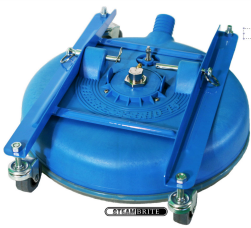

>

Model Number: TH-15H

TurboForce TH15H Replacement 15 inch HEAD ONLY

Manufacturer: Turbo Force

15" Turbo Hybrid Head.

Can be used to clean tile and grout inside and cement outside.

Interchangeable with current 12" TH40 tool.

Convert your 12" system to a 15" system!

Clean up to 25% faster than the 12" tool

Concrete Adaptor is pictured, but is sold separately, see here

.

Optional

Clean Storm Grout Master Cleaning Tool 300psi - 1200 psi 20190919 Wand