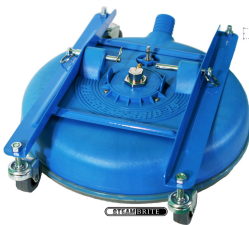

>

Model Number: TH-15H

TurboForce TH15H Replacement 15 inch HEAD ONLY

Manufacturer: Turbo Force

15" Turbo Hybrid Head.

Can be used to clean tile and grout inside and cement outside.

Interchangeable with current 12" TH40 tool.

Convert your 12" system to a 15" system!

Clean up to 25% faster than the 12" tool

Concrete Adaptor is pictured, but is sold separately, see here

.

Optional

Clean Storm Grout Master Cleaning Tool 300psi - 1200 psi 20190919 Wand