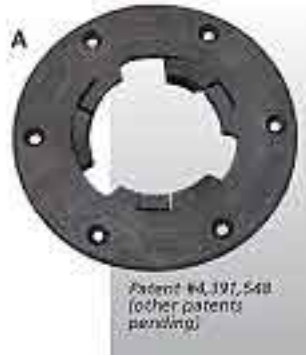

>

Model Number: 773819 +

Malish 19 Inch Steel Wire Brush With Riser and Clutch Combo GTIN: 6-15129-73819-4

Manufacturer: Malish

Steel Wire Rotary Brush

19" diameter size

Plastic block

Steel Wire (.014" diameter)

is the most aggressive of the series, for use on unfinished concrete surfaces.

Package includes:

Free clutch and riser

Malish  
ZRPLRISER

Malish: Riser Plastic 6.75" Dia 5" Ctr 1.25"

Malish

>

NP-9200

Malish: Universal Clutch Plate NP-9200

*Availability: This product was added to our catalog on Tuesday 07 August, 2012*