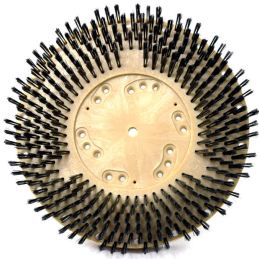

>

Model Number: 773811

Malish 773811, Steel Wire Tuff-Block Showerfeed 11inch Scrubbing Brush, Black, Plastic Block, Orbital Machine

Manufacturer: Malish

Malish 773811, Steel Wire Tuff-Block Showerfeed 11inch Scrubbing Brush, Black, Plastic Block, Orbital Machine

#### Description

For cleaning hard surfaces. Steel Wire (.014" diameter) is the most aggressive of the series, for use on unfinished concrete surfaces. Trim length is  $\frac{1}{2}$  inch;

Nylon and polypropylene scrubbing brushes feature .014" diameter fill material throughout the block. Nylon is more flexible and will last the longest, while polypropylene is an economical alternative.

#### Features

- Most aggressive brush of the series
- Scrubbing brushes feature .014" diameter fill material throughout the block
- For use on unfinished concrete surfaces
- General Scrubbing: Heavily Soiled Concrete, Moderate to Lightly Soiled Concrete

\*Shower feed holes not included on brush sizes 12in and under

\$52.33

<https://www.unoclean.com/Malish-773811-TUFF-BLOCK-Floor-Machine-General-Purpose-Steel-Wire-Concrete-Scrubbing-Brush-Plastic-Block-11-Inch-Diameter.aspx>