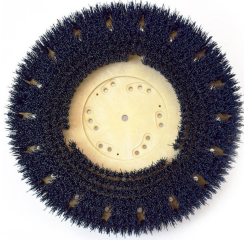

>

Model Number: 816520

Malish 816520, Clean-Grit 20inch Rotary Grit Scrubbing Brushes, Blue, Plastic Block, Orbital Machine, GTIN 6-15129-16520-4

Manufacturer: Malish

Malish 816520, Clean-Grit 20inch Rotary Grit Scrubbing Brushes, Blue, Plastic Block, Orbital Machine, GTIN 6-15129-16520-4

Description

Floor Types: Concrete, Vinyl/Ceramic/Quarry Tiles, Linoleum

Bristles: Silicone carbide-impregnated nylon.

Pad Replacement: Blue.

An excellent general scrubbing grit brush for frequent maintenance cleaning. Flexible enough for cleaning narrow grout lines and uneven surfaces.

Features

- Outlasts traditional floor pads up to 200 to 1
- 54% average product cost savings vs traditional floor pads
- Reduces labor
- Increases productivity
- Saves an average of 10 hours of labor (due to flipping, changing, and washing of traditional floor pads)
- Improves cleanability:
 - Reaches deep into grout lines, highs and lows of floors
 - Agitates chemicals helping to break up and remove built-up dirt and debris
- Easy Color-Coded Solution – Simply match the color grit brush to the pad it replaces