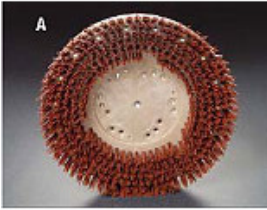

>

Model Number: 813318

Malish 813318 MalGrit Lite duty 18in Tile and Grout Brush Tuff Block GTIN NA

Manufacturer: Malish

Grit Rotary Brushes

Also sold under part #813418-5

MAL-GRIT® brushes offer solutions to a wide range of cleaning situations. Silicone carbide impregnated nylon bristles are self-replenishing as brush wears, offering unmatched value that outlasts floor pads over 100 to 1! That translates directly into time and cost savings. Featuring our water and chemical resistant TUFF-BLOCK® for maximum life expectancy. All Grit Brushes must be run in a wet environment. Trim Length: 1-1/2".

MAL-GRIT LITE®;

Offers the durability of grit brushes with minimum aggression. For daily scrubbing of a variety of tiles, marble, terrazzo and non-slip epoxy finishes.

*Availability: This product was added to our catalog on Friday 16 November, 2012*