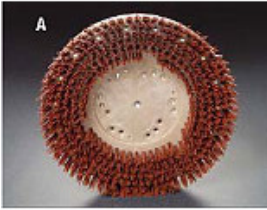

>

Model Number: 813314

Malish 813314 MalGrit Lite duty 14in Tile and Grout Brush - Tuff Block GTIN: N/A

Manufacturer: Malish

Grit Rotary Brushes

MAL-GRIT® brushes offer solutions to a wide range of cleaning situations. Silicone carbide impregnated nylon bristles are self-replenishing as brush wears, offering unmatched value that outlasts floor pads over 100 to 1! That translates directly into time and cost savings. Featuring our water and chemical resistant TUFF-BLOCK® for maximum life expectancy. All Grit Brushes must be run in a wet environment. Trim Length: 1-1/2".

MAL-GRIT LITE®;

Offers the durability of grit brushes with minimum aggression. For daily scrubbing of a variety of tiles, marble, terrazzo and non-slip epoxy finishes.

Optional

Clean Storm Grout Master Cleaning Tool 300psi - 1200 psi 20190919 Wand
For the first time in history, pressure wash tile and grout with a standard 500 psi portable carpet cleaning machine.