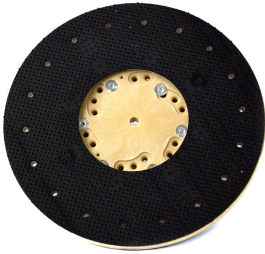

>

Model Number: 782216

Malish 782216, Orbo-Lok 16in Sand Screen Pad Driver, Orbital Machine, Clutch Plate Included

Manufacturer: Malish

Malish 782216, Orbo-Lok 16in Sand Screen Pad Driver, Orbital Machine, Clutch Plate Included

Description

This Malish innovation turns standard floor machines into orbital motion sanders. Use with a loose weave pad and sandscreen. The orbital motion of the ORBO-LOK® reduces backswirl marks while the pad absorbs dust, allowing increased sanding efficiency and reduced mess! Includes our P-200 clutch plate to fit most machines.

Pictures

\$148.18

<https://www.unoclean.com/Malish-782214-Floor-Machine-ORBO-LOK-Sanding-Screen-Pad-Disc-Driver-with-P-200-Clutch-Plate-14-Inch-Diameter.aspx>

-->

Availability: This product was added to our catalog on Friday 30 November, 2012