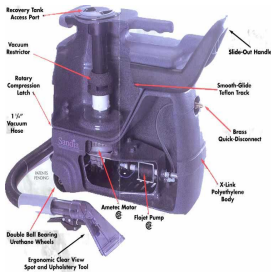

>

Model Number: 3-1000

Clean Storm 3-1000 Extractor Spotter SpotX 3gal 55psi Portable Cleaning and Upholstery Extractor

Manufacturer: Clean Storm

Clean Storm Extractor Spotter SpotX 3 gal Portable Cleaning Extractor

Specifications:

- 21" L X 10" W X 19" H
- 18 lbs
- shipping Weight 27 lbs
- 3 gallon tanks (lift off waste tank for easy empty)
- 100 cfm vacuum motor with 105" of water lift.
- 55 psi pump
- 20ft power cord with integrated wrap under handle.
- 115 volts
- clear view hand tool
- 8 ft hose set

Vac motor upgrade is from the standard 2 stage vac motor, to a high performance 2 stage motor, which generates a 30% vacuum increase. The machine uses 1 1/2 inch hose, but uses 1/8 inch solution line, so be sure to note that it needs 1/8th inch quick disconnects.