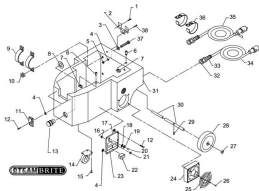

>

Model Number: 8064

Esteam Century 400 Classic Ninja Motor Base Only 8064

Manufacturer: Esteam Cleaning Systems

Century 400 Ninja Motor Base Only - Karcher Ind

Sold under the following part numbers 8064, 8.606-495.0 100 psi

Note, color of plastic is not guaranteed.  
Customer must drill their own holes for use.

100 psi unit only - 8.606-495.0

200 psi unit only - 8.606-498.0

500 psi unit only - 8.606-499.0

*Availability: This product was added to our catalog on Friday 18 January, 2013*