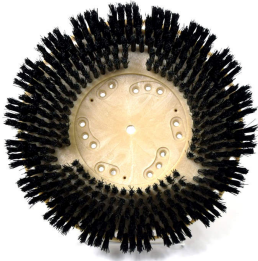

>

Model Number: 772914

Malish 772914, Nylon Tuff Block Showerfeed 14inch Rotary Scrubbing Brush, Black, Plastic Block, Orbital Machine, GTIN 6-15129-72914-7

Manufacturer: Malish

Malish 772914, Nylon Tuff Block Showerfeed 14inch Rotary Scrubbing Brush, Black, Plastic Block, Orbital Machine, GTIN 6-15129-72914-7

Description

For cleaning hard surfaces. Nylon and polypropylene scrubbing brushes feature .028" diameter fill material throughout the block. Nylon is more flexible and will last the longest, while polypropylene is an economical alternative. Trim length is 1.5in. Steel Wire (.014" diameter) is the most aggressive of the series, for use on unfinished concrete surfaces.

All Malish showerfeed brushes feature our water and chemical-resistant TUFF-BLOCK® Showerfeed System for improved performance and long lasting life.

\$104.38

<https://www.hescoinc.com/malish-14-tuffblock-nylon-scrub-brush--772914-formerly-co-m772914-/pi/772914--3629-0.html?sreq=177694097469ec90505af40>