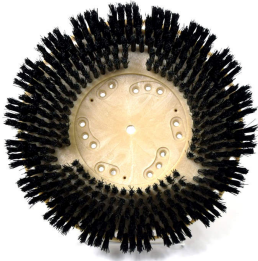

>

Model Number: 772918

Malish 772918, Nylon Tuff Block Showerfeed 18inch Rotary Scrubbing Brush, Black, Plastic Block, Orbital Machine, GTIN 6-15129-72918-5

Manufacturer: Malish

Malish 772918, Nylon Tuff Block Showerfeed 18inch Rotary Scrubbing Brush, Black, Plastic Block, Orbital Machine, GTIN 6-15129-72918-5

Description

For cleaning hard surfaces. Nylon and polypropylene scrubbing brushes feature .028" diameter fill material throughout the block. Nylon is more flexible and will last the longest, while polypropylene is an economical alternative. Trim length is 1.5in. Steel Wire (.014" diameter) is the most aggressive of the series, for use on unfinished concrete surfaces.

All Malish showerfeed brushes feature our water and chemical-resistant TUFF-BLOCK®; Showerfeed System for improved performance and long lasting life.

\$165.60

<https://www.hescoinc.com/malish-18-tuffblock-nylon-scrub-brush--772918-formerly-com772918/pi/772918--3633-0.html?sreq=177618680969ec961093697>