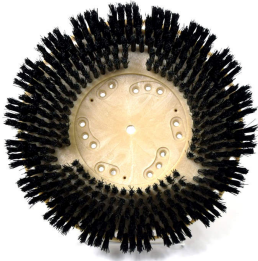

>

Model Number: 772920

Malish 772920, Nylon Tuff Block Showerfeed 20inch Rotary Scrubbing Brush, Black, Plastic Block, Orbital Machine, GTIN 6-15129-72920-8

Manufacturer: Malish

Malish 772920, Nylon Tuff Block Showerfeed 20inch Rotary Scrubbing Brush, Black, Plastic Block, Orbital Machine, GTIN 6-15129-72920-8

Description

For cleaning hard surfaces. Nylon and polypropylene scrubbing brushes feature .028" diameter fill material throughout the block. Nylon is more flexible and will last the longest, while polypropylene is an economical alternative. Trim length is 1.5in. Steel Wire (.014" diameter) is the most aggressive of the series, for use on unfinished concrete surfaces.

All Malish showerfeed brushes feature our water and chemical-resistant TUFF-BLOCK® Showerfeed System for improved performance and long lasting life.

\$210.75

<https://www.hescoinc.com/malish-20-tuffblock-nylon-showerfeed-scrub-brush--772920-formerly-com772920/pi/772920--3635-0.html?sreq=177757831069ec994644e2f>
-->