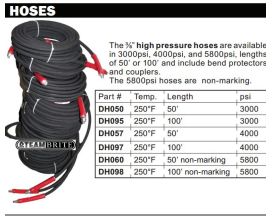

>

Steambrite Supply

>

Model Number: DH050

Hydrotek DH050 Pressure Wash Hose 50 ft 3/8in Single Wire with QDs 3000 psi 250 degree

Manufacturer: Hydrotek

Hydrotek DH050 50 ft 3/8" Single Wire Pressure Wash Hose with QD 3000 psi 250 degree

Swivel on one side

Bend Protectors both sides

This is used on the following piece of equipment below:

Clean Storm 6720 Cleaning Units 2100 psi 3.5 gpm Cold Electric Pressure Washer 2 Power Cords 115 Volts