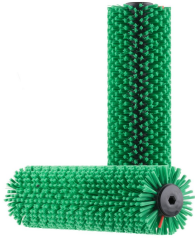

>

Model Number: B750-DS

Clean Storm B750-DS Green Stiff Hard Brush 15in for CRB 17in Floor Scrubber Machine TM4 - Sold Each (Formerly Black)

Manufacturer: Clean Storm

Clean Storm B750-DS Green Stiff Hard Brush 15in for CRB 17in Floor Scrubber Machine TM4 - Sold Each (formerly Black)
Sold 1 Brush each! Two needed for each machine.

Description

Green stiff hard brush with wear indicator and diamond sanded tips. Best for rough, rigid, hard surfaces or extreme soiling. (Formerly shipped in Black but now filled in Green)

Brush is 15" wide X 4-3/8" Diameter.

Please note that the next hardest brush is the Yellow Brush.

Compare to current or past OEM associations

VersaClean 67-068

B750-DS2

B750-DS

B750

Optional

Clean Storm B751-DS Gray Soft Brush 15in for CRB 17in Floor Scrubber Machine TM4 - Sold Each

Clean Storm B752-DS White Extra Soft Brush 15in for CRB 17in Floor Scrubber Machine TM4 - Sold Each

Clean Storm B753-DS Blue Standard Brush 15in For CRB 17in Floor Scrubber Machine TM4 - Sold Each

Clean Storm B754-DS Yellow Extra Stiff Hard Brush 15in for CRB 17in Floor Scrubber Machine TM4 - Sold Each