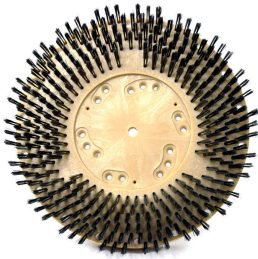

>

Model Number: 773818

Malish 773818, Steel Wire Tuff-Block Showerfeed 18inch Scrubbing Brush, Black, Plastic Block, Orbital Machine, GTIN 6-15129-73818-7

Manufacturer: Malish

Malish 773818, Steel Wire Tuff-Block Showerfeed 18inch Scrubbing Brush, Black, Plastic Block, Orbital Machine, GTIN 6-15129-73818-7

Description

For cleaning hard surfaces. Steel Wire (.014" diameter) is the most aggressive of the series, for use on unfinished concrete surfaces. Trim length is $1\frac{1}{2}$ inches.

Nylon and polypropylene scrubbing brushes feature .014" diameter fill material throughout the block. Nylon is more flexible and will last the longest, while polypropylene is an economical alternative.

Features

- Most aggressive brush of the series
- Scrubbing brushes feature .014" diameter fill material throughout the block
- For use on unfinished concrete surfaces
- General Scrubbing: Heavily Soiled Concrete, Moderate to Lightly Soiled Concrete

\$131.36

<https://www.unoclean.com/Malish-773814-TUFF-BLOCK-Floor-Machine-General-Purpose-Steel-Wire-Showerfeed-Concrete-Scrubbing-Brush-Plastic-Block-14-Inch-Diameter.aspx>

-->

Availability: This product was added to our catalog on Friday 24 January, 2014