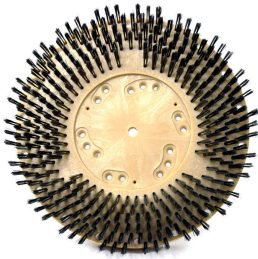

>

Model Number: 773821

Malish 773821, Steel Wire Tuff-Block Showerfeed 20inch Scrubbing Brush, Black, Plastic Block, Orbital Machine, GTIN 6-15129-73821-7

Manufacturer: Malish

Malish 773821, Steel Wire Tuff-Block Showerfeed 20inch Scrubbing Brush, Black, Plastic Block, Orbital Machine, GTIN 6-15129-73821-7

Description

For cleaning hard surfaces. Steel Wire (.014" diameter) is the most aggressive of the series, for use on unfinished concrete surfaces. Trim length is $1\frac{1}{2}$ inches.

Nylon and polypropylene scrubbing brushes feature .014" diameter fill material throughout the block. Nylon is more flexible and will last the longest, while polypropylene is an economical alternative.

Features

- Most aggressive brush of the series
- Scrubbing brushes feature .014" diameter fill material throughout the block
- For use on unfinished concrete surfaces
- General Scrubbing: Heavily Soiled Concrete, Moderate to Lightly Soiled Concrete

\$180.11

https://www.michco.com/p-1022387-malish-tuffblock-steel-wire-rotary-brush-21-no-clutch-plate.aspx?srsId=AfmBOoqNfBHbJopaSHDNci-b_SHP-WMBaVTw2sYeM0iCm-JrsADz5Moe

-->

Availability: This product was added to our catalog on Friday 24 January, 2014