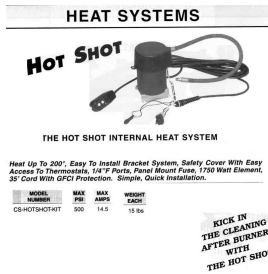

>

Model Number: CS-HOTSHOT-KIT

Pumttec CS-HOTSHOT-KIT, Internal Portable Carpet Cleaning Extractor Hot Shot Heater DIY Kit
GTIN: N/A

Manufacturer: Pumttec

Internal Portable Extractor Heater Kit for carpet cleaning equipment.

DIY Do-It-Yourself Upgrade Kit to improve carpet cleaning, auto detail, and upholstery cleaning machine performance.

Heats water up to 200 degrees F.

Installs between your water pump and outbound water QD

Easy to Install Bracket System with small footprint

Safety Cover

Easy Access to Thermostats

1/4" F Ports

Panel Mounted Fuse

1750 Watt Element will operate on a 15 amp breaker

Used in Kleenrite and Powrflite portable carpet cleaning machines.

15 lbs weight

Panel mount toggle switch

35 ft GFCI Power cord with Strain Relief

Optional

Magnetic Clamp-On Water Softener Descaler for Truckmount & Portable Carpet Cleaning Machines 20260425

- Helps prevent scale buildup in pipes, coils, heaters, and carpet cleaning heat exchangers
- Reduces or eliminates routine monthly descaling in many applications
- Clamp-on installation — no cutting, plumbing, salt, chemicals, or cartridge replacement
- Maintenance-free design — no salt, resin, plastic pellets, filters, or media to flush
- Improves heat transfer efficiency by helping keep mineral buildup off heater surfaces
- May improve water flow / GPM by helping reduce mineral restriction over time
- Only 4 inches long for installation in tight areas on portable and