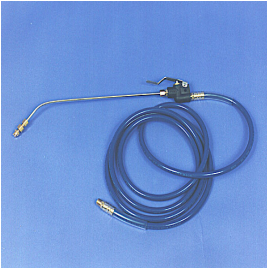

>

Model Number: AC44-300

PMF AC44-300 psi Brass Extractor Spray Wand

Manufacturer: Production Metal Forming

PMF AC44-300 psi Brass Extractor Spray Wand

AC44 Extractor Spray Wand instantly turns your extractor into a sprayer, just hook it directly onto the solution line. 10ft. long hose with V120P valve is capable of pressures up to 300psi.