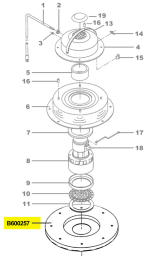

>

Model Number: B600257

Pullman Holt B600257 Can Cap 102 Punc Painted Red Replaces B260360 and B260361
590950601

Manufacturer: Pullman Holt

Pullman Holt B600257: Can Cap 102 PUNC Painted Red Replaces B260360 and
B260361 590950601