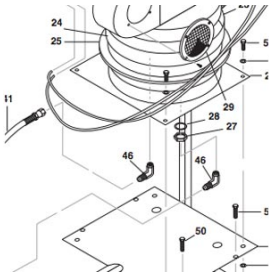

>

Model Number: 8.717-864.0

MasterBlend El Diablo Truckmount Heater Flat Washer 22x39 Lavorwash - 8.717-864.0

Manufacturer: MasterBlend

Karcher: Flat Washer, 22x39 Lavorwash - 8.717-864.0 - Legacy Shark
#28 in Photos