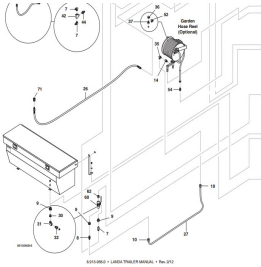

>

Model Number: 89182080

Karcher Hose 3/8in X 162in Long 2 Wire 3/8 Mip Swivel X 3/8 MipX Swivel Ends - 8.918-208.0

Manufacturer: Karcher Pressure Washing

Karcher Hose,3/8in X 162in Long 2 Wire 3/8 MipX Swivel X 3/8 MipX Swivel Ends - 8.918-208.0