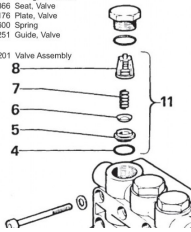

>

PARTS LIST

ITEM PART NO. DESCRIPTION

11. 36703201 Valve Assembly

Model Number: 8.702-798.0

Karcher: General Pump 8.702-798.0, Kit #1, Genuine Ip Valves Only, Legacy Shark

Manufacturer: General Pump

Karcher: General Pump Kit #1 Genuine Ip Valves Only - 8.702-798.0 - Legacy Shark
This kit includes an O-Ring (.674x103), Valve Seat, Valve Plate, Spring and a Valve Guide.

OEM Associations

1-0001

103001G

726338

87027980

KIT1

Availability: This product was added to our catalog on Thursday 26 June, 2014