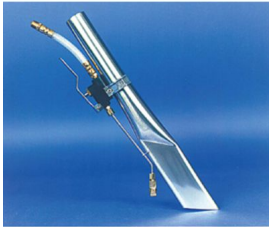

>

Model Number: CV20A-400

PMF CV20A-400 Crevice Tool 18in Long Open External Spray (400psi Aluminum Valve) Hand Wand Crevice

Manufacturer: Production Metal Forming

Production Metal Forming Inc. is the largest manufacturer of carpet wands, upholstery tools, valves and other accessories for carpet and upholstery cleaning industry. We created the patented Hide-A-Hose and the patented Internal Spray Detailer. We also make proprietary items for OEM manufacturers of the industry. PMF's reputation is built on first-rate customer service and quality products "Made in the USA."

Crevice Tools External Spray Crevice Tool (Aluminum Valve)  
CV20A-400psi, aluminum valve,

Open spray design allows use with cleaning pressures under 200 psi.

Clean those extra tight areas between obstacles

All Stainless steel including nuts and bolts

• flattened reach

Available in 3 different pressures from 120psi to 500psi

High pressure models come with 1ft. whip, low pressure has a • whip (plastic valve shown in image above)