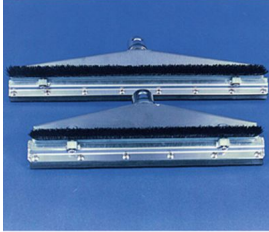

>

Model Number: W156112

PMF W156112 Scrubber Squeegee Wands Basic Double Blade Squeegee 12in Blade with wand

Manufacturer: Production Metal Forming

Production Metal Forming Inc. is the largest manufacturer of carpet wands, upholstery tools, valves and other accessories for carpet and upholstery cleaning industry. We created the patented Hide-A-Hose and the patented Internal Spray Detailer. We also make proprietary items for OEM manufacturers of the industry. PMF's reputation is built on first-rate customer service and quality products "Made in the USA."

Basic Double Blade Squeegee 12in Blade
W156112-12 inch double blade

Fixed dual squeegee blades with the vacuum intake between the blades. The same rotating head as the single blade Squeegee for quick scrubbing and then back to recovery.

- All stainless steel including nuts and bolts
- Easy replaceable blades
- Head snaps in and stays securely and rotates smoothly
- V300 forged brass valve
- Comfort grip assist handle
- Black vinyl sleeve grip
- Single vee jet setup