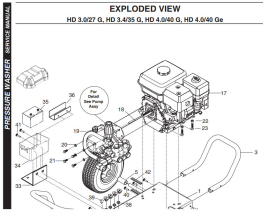

>

Model Number: 8.750-753.0

Karcher 8.750-753.0, Pump, Leuco Ls4040g.3, 4@4000, 3400 Rpm, Legacy Shark

Manufacturer: Karcher Pressure Washing

Karcher: Pump, Leuco Ls4040g.3, 4@4000, 3400 Rpm - 8.750-753.0 - Legacy Shark
Compare to current or past OEM associations:

LS4040G.3

8.750-753.0

87507530

LAN-8.750-753.0

02099350EA

#19 in thumbnail image

<https://www.sharkwasherparts.com/87507530-pump-leuco-ls4040g3-44000-3400-rpm-hd-4040-g-hd-4040-ge.html> $470.76

<https://www.shopetsonline.com/LANDA-Part-8-750-753-0-p/lan-8.750-753.0.htm>
$565.02

<https://www.toolpartsdirect.com/karcher-8-750-753-0-pump-leuco-ls.html> $609.00

<https://hydrotechnologysystems.us/products/karcher-pump-leuco-ls4040g-3-4-4000-3400-rpm-part-8-750-753-0-87507530> $1042.14

-->

Availability: This product was added to our catalog on Thursday 26 June, 2014