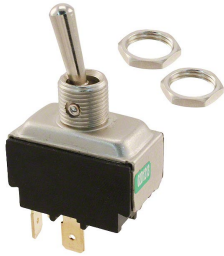

>

Model Number: 20150319

Toggle Switch DPST with Four 1/4" Male EZ connection 20 amps 125 volts Stainless steel
20150319

Manufacturer: Clean Storm

Toggle Switch DPST with Four 1/4" Male EZ connection 20 amps 125 volts Stainless
steel