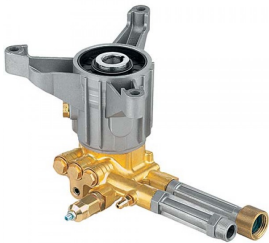

>

Model Number: RMW2.5G28-EZ

AR Pump RMW25G28-EZ Pressure Washer Replacement 2.5 gpm 2800 psi 7/8 shaft

Manufacturer: Annovi Reverberi Pumps

AR Pump RMW25G28-EZ Pressure Washer Replacement 2.5 gpm 2800 psi 7/8 shaft

Parts Breakdown

Vertical Mount with Gas Flange 3-7 HP

Max. Volume: 2.5 GPM

Max. Discharge Pressure: 2,800 PSI

Max. Pump Speed: 3,400 RPM

Shaft Diameter: 7/8" Hollow

Built In unloader and chemical injector

Built In easy start valve

Maximum Horsepower Requirements: 6.5 GHP

Inlet Port: 3/4" FGH (garden hose)

Outlet Port: 22mm (Twist Connect)

Brass manifold

Stainless steel plungers

Pump comes with oil

See optional items below

Note: Engine shafts longer than 2" will require spacers or washers