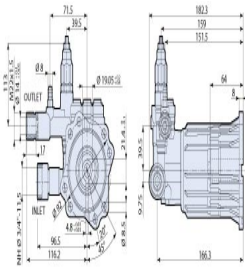

>

Model Number: SRMV22G26-EZ

AR Pump SRMV22G26-EZ Replacement Pressure Washer Pump 2.2 gpm 2600 psi 3400 rpm

Manufacturer: Annovi Reverberi Pumps

AR Pump SRMV22G26-EZ Replacement Pressure Washer Pump 2.2 gpm 2600 psi 3400 rpm

Max GPM: 2.2

Max L/Min: 8.3

Max PSI: 2600

Max BAR: 173

Power EBHP: 3.9

Bore DIA MM: 12

Stroke MM: 8.3

Crankshaft ID Stamp: 5

140F – Max Water Temp

¾” GHA – Inlet Thread

22 mmx14 M – Discharge Thread

2.2oz- Oil Capacity

20150714 jp

Freight charges will be applied to ALL orders. (Including local pickup in San Antonio TX)

Availability: This product was added to our catalog on Tuesday 14 July, 2015