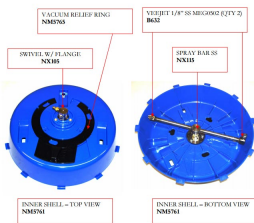

>

SX-15 Parts

Model Number: NM5761

Hydroforce SX15 NM5761 Inner Shell Only 1691-1164

Manufacturer: HydroForce

Hydroforce SX15 NM5761 Inner Shell Only

No other parts are included.

Availability: This product was added to our catalog on Thursday 15 October, 2015