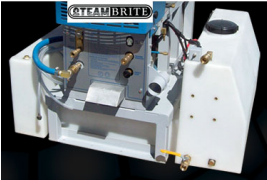

>

Model Number: 68-203

Sapphire Scientific 68-203, Rage Truckmount fresh water tank, 76 gallons, with transfer pump

Manufacturer: Sapphire Scientific

#### Fresh Water Tanks

Boost your truckmount fresh water capacity with this optional tank.

Sapphire fresh water tank are available in a variety of capacities and time-saving features, allowing you to customize your truckmount installation in a configuration that works for you.

Submount Tank (68-203) \$2,450.00 (MSRP)

This compact design maximizes vehicle space and boosts fresh water capacity to 76 gallons. For Sapphire truckmount models Rage, 370SS, 454SS, and 2500HS. FREE shipping and installation with truckmount purchase.