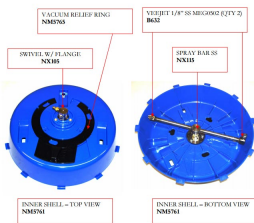

>

SX-15 Parts

Model Number: NM5763

Hydroforce AW105 SX15 NM5763 Outer Shell Housing Only 1663-2919

Manufacturer: HydroForce

Hydroforce SX15 / AW105 NM5763 outer Shell Housing Only

No other parts are included.

PHOTO is of inner shell and this page and part number is for the outer shell or housing.

Availability: This product was added to our catalog on Tuesday 23 August, 2016