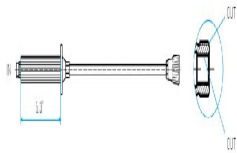

>

Model Number: 28.202

Mosmatic 28.202, LAS Wand, with Filter Sieve/Hard Plastic Handle 14 in

Manufacturer: Mosmatic Pressure Washing Equip

Mosmatic 28.202 LAS Wand with Filter Sieve/Hard Plastic Handle 14 in