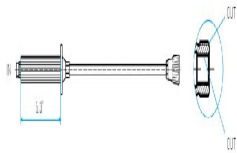

>

Model Number: 28.204

Mosmatic 28.204, LAS Wand, with Filter Sieve/Hard Plastic Handle, 26 in

Manufacturer: Mosmatic Pressure Washing Equip

Mosmatic 28.204 LAS Wand with Filter Sieve/Hard Plastic Handle 26 in